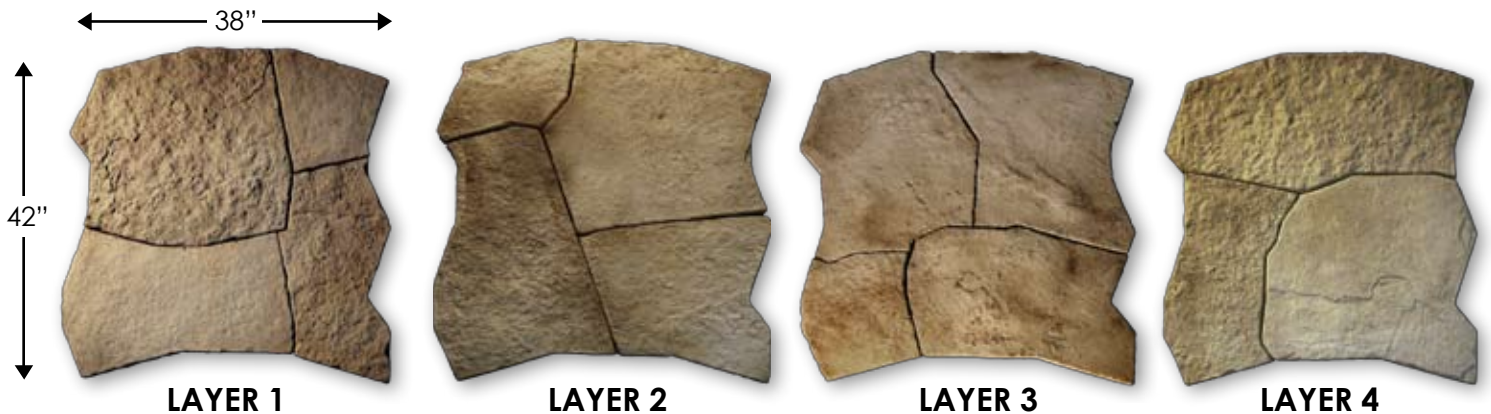

UNO
BUILDING SOLUTIONS

The
GRAND FLAGSTONE
Collection

ROSETTA

THE LOOK AND FEEL OF NATURE

FEATURES

- Beautiful natural stone texture.
- 15 unique shapes replicate large, irregular flagstone.
- Fast installation with easy-to-install pattern.
- Uniform thickness (1.75") = comfortable end result.
- High strength concrete = long term durability.
- Multiple natural color blends available.

GRAND FLAGSTONE PACKAGING

Note: Outside dimensions of each layer are identical to all other layers, allowing any layer to be used anywhere in the pattern.

- 1 pallet = 90 s.f. (assumes 3/8" joint)
- 8 layers per pallet
- 2,160 lbs. per pallet
- Each pallet contains 2ea of the following layers:

TYPICAL PATTERN: Each layer is comprised of multiple individual pieces.

PATIO LAYOUT

WALKWAY LAYOUT