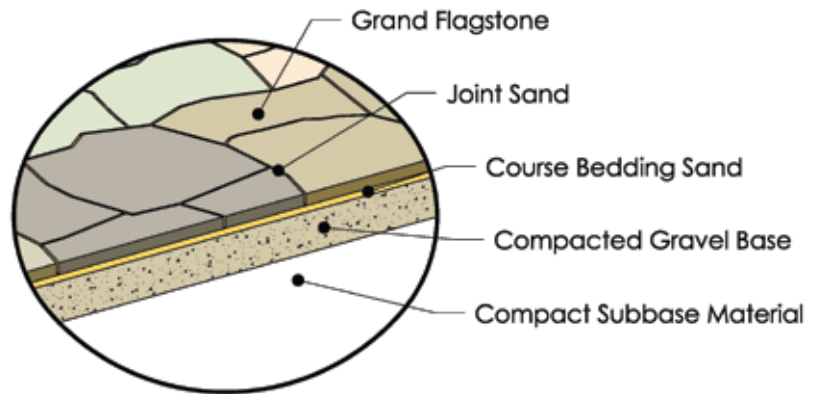

UNO
BUILDING SOLUTIONS

The
GRAND FLAGSTONE
Collection

ROSETTA

THE LOOK AND FEEL OF NATURE

FEATURES

- Beautiful natural stone texture.
- 15 unique shapes replicate large, irregular flagstone.
- Fast installation with easy-to-install pattern.
- Uniform thickness (1.75") = comfortable end result.
- High strength concrete = long term durability.
- Multiple natural color blends available.

GRAND FLAGSTONE PACKAGING

Note: Outside dimensions of each layer are identical to all other layers, allowing any layer to be used anywhere in the pattern.

- 1 pallet = 90 s.f. (assumes 3/8" joint)
- 8 layers per pallet
- 2,160 lbs. per pallet
- Each pallet contains 2ea of the following layers:

TYPICAL PATTERN: Each layer is comprised of multiple individual pieces.

PATIO LAYOUT

WALKWAY LAYOUT