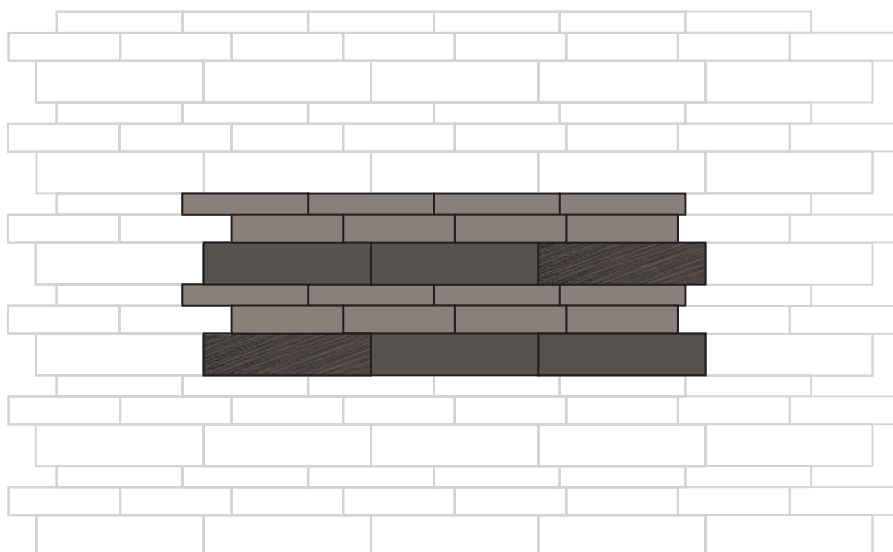

Field

- 150 x 600 Charcoal = 30.7% (32 pcs)
- 150 x 600 Charcoal Contour = 15.3% (16 pcs)
- 100 x 400 Ash = 30.6% (72 pcs)
- 76 x 451 Ash = 23.4% (64 pcs)