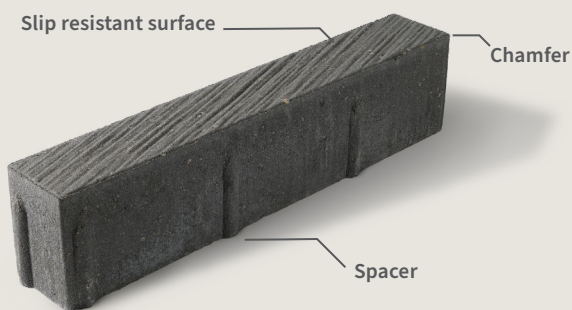

## Broadway Contour 100mm

Broadway Contour 100mm features a striated texture that's slip-resistant and adds a striking accent to any given space. It blends well with the Broadway product line and allows for a versatile array of patterns for residential or commercial applications.

### COLOURS

Ash

Natural

Charcoal

Sterling