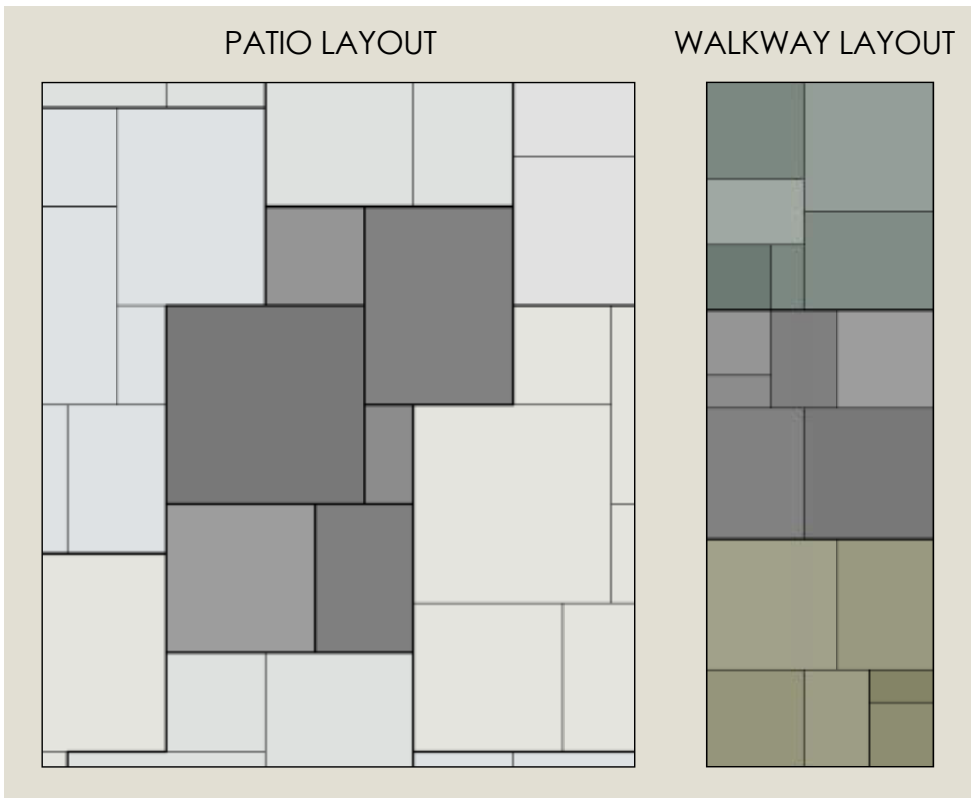

**UNO**  
BUILDING SOLUTIONS

*The*  
**DIMENSIONAL FLAGSTONE**  
*Collection*

**ROSETTA**

THE LOOK AND FEEL OF NATURE

## **FEATURES**

- Authentic, natural, slate texture
- 6 unique shapes, 24 unique stone textures
- All sizes on every pallet = simple installation
- Uniform thickness and accurate dimensions = Fast installation and a beautiful end result
- Consistent 2" thickness.

## **DIMENSIONAL FLAGSTONE PALLET:**

- 98 sf / pallet
- 2350# / pallet
- 8 layers / pallet
- One layer = 1 pattern