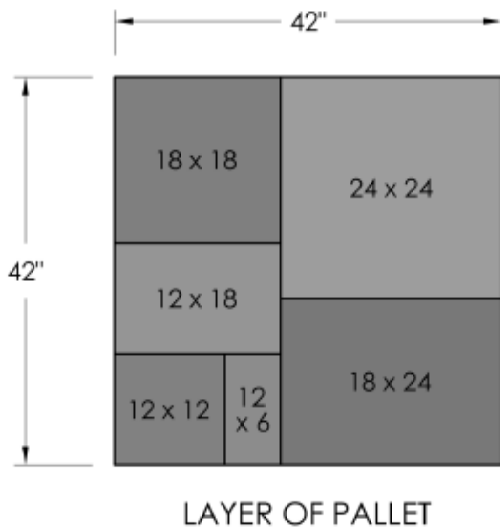

## **FEATURES**

- Authentic, natural, slate texture
- 6 unique shapes, 24 unique stone textures
- All sizes on every pallet = simple installation
- Uniform thickness and accurate dimensions = Fast installation and a beautiful end result
- Consistent 2" thickness.

## **DIMENSIONAL FLAGSTONE PALLET:**

- 98 sf / pallet
- 2350# / pallet
- 8 layers / pallet
- One layer = 1 pattern