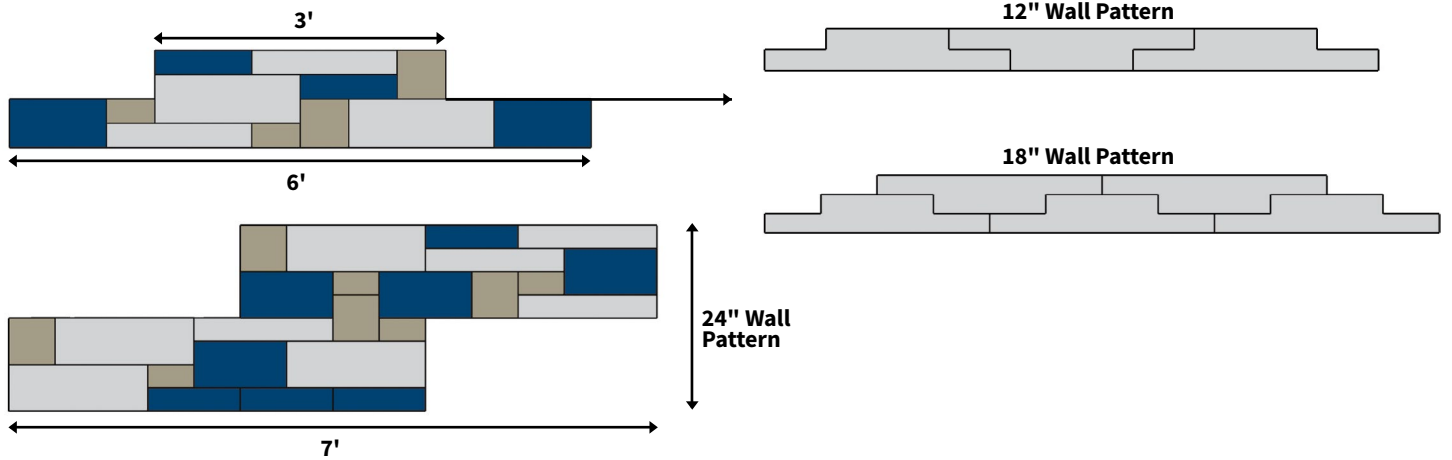

WALL PALLET

Each pallet contains 12 each of the following sizes at 6" high and 12 each at 3" high.

Retaining Wall

CORNER PALLET

16 each of the following per pallet.
One corner pallet = one 36" column.

COPING PALLET

All caps 2.25" thick nominal.

PATTERNS

BUNDLE CONFIGURATIONS

DESCRIPTION	UNIT					PALLET ROW				PALLET			
	SIZE (L X W X H)		FACE AREA		WEIGHT	NO. OF UNITS	FACE AREA		NO. OF UNITS	NO. OF ROWS	FACE AREA		WEIGHT
	mM	IN	M ²	SQ FT	LB		M ²	SQ FT			M ²	SQ FT	LB
Wall Pallet	152 x 457/406 x 229	6 x 18/16 x 9	0.07	0.75	-	-	-	-	12	-	2.51	27	2475
	152 x 305/254 x 229	6 x 12/10 x 9	0.05	0.50	-	-	-	-	12	-			
	152 x 152/102 x 229	6 x 6/4 x 9	0.02	0.25	-	-	-	-	12	-			
	76 x 457/406 x 229	3 x 18/16 x 9	0.03	0.375	-	-	-	-	12	-			
	76 x 305/254 x 229	3 x 12/10 x 9	0.02	0.25	-	-	-	-	12	-			
	76 x 152/102 x 229	3 x 6/4 x 9	0.01	0.125	-	-	-	-	12	-			
Corner Pallet	76 x 381/356 x 229	6 x 15/14 x 9	0.06	1	-	-	-	-	16	-	2.23	24	1520
	76 x 381/356 x 229	3 x 15/14 x 9	0.03	0.5	-	-	-	-	16	-			