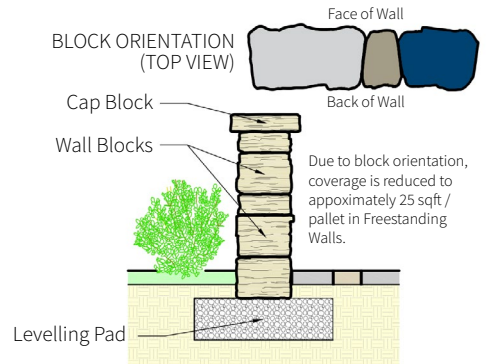

Retaining Wall