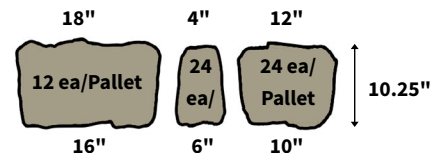

WALL PALLET

Each pallet contains 12 each of the following sizes at 6" high and 12 each at 3" high.

Retaining Wall

CORNER PALLET

16 each of the following per pallet.
One corner pallet = one 36" column.

COPING PALLET

All caps 2.25 inch thick nominal.

PATTERNS

BUNDLE CONFIGURATIONS

DESCRIPTION	UNIT					PALLET ROW				PALLET			
	SIZE (L X W X H)		FACE AREA		WEIGHT	NO. OF UNITS	FACE AREA		NO. OF UNITS	NO. OF ROWS	FACE AREA		WEIGHT
	mM	IN	M ²	SQ FT	LB		M ²	SQ FT			M ²	SQ FT	LB
Wall Pallet	152 x 457/406 x 229	6 x 18/16 x 9	0.07	0.75	-	-	-	-	12	-	2.51	27	2475
	152 x 305/254 x 229	6 x 12/10 x 9	0.05	0.50	-	-	-	-	12	-			
	152 x 152/102 x 229	6 x 6/4 x 9	0.02	0.25	-	-	-	-	12	-			
	76 x 457/406 x 229	3 x 18/16 x 9	0.03	0.375	-	-	-	-	12	-			
	76 x 305/254 x 229	3 x 12/10 x 9	0.02	0.25	-	-	-	-	12	-			
	76 x 152/102 x 229	3 x 6/4 x 9	0.01	0.125	-	-	-	-	12	-			
Corner Pallet	76 x 381/356 x 229	6 x 15/14 x 9	0.06	1	-	-	-	-	16	-	2.23	24	1520
	76 x 381/356 x 229	3 x 15/14 x 9	0.03	0.5	-	-	-	-	16	-			

DESCRIPTION	UNIT					PALLET ROW				PALLET			
	SIZE (L X W X H)		FACE AREA		WEIGHT	NO. OF UNITS	FACE AREA		NO. OF UNITS	NO. OF ROWS	FACE AREA		WEIGHT
	mM	IN	M ²	SQ FT	LB		M ²	SQ FT			M ²	SQ FT	LB
Coping Pallet	57 x 457/406 x 260	2.25 x 18/16 x 10.25	-	-	-	-	-	-	6	-	10.06	33	775
	57 x 457/432 x 260	2.25 x 18/17 x 10.25	-	-	-	-	-	-	6	-			
	57 x 305/254 x 260	2.25 x 12/10 x 10.25	-	-	-	-	-	-	12	-			
	57 x 152/102 x 260	2.25 x 6/4 x 10.25	-	-	-	-	-	-	12	-			