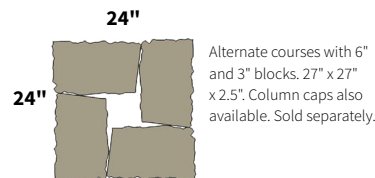

WALL PALLET

Each pallet contains 12 each of the following sizes at 6" high and 12 each at 3" high.

Retaining Wall

CORNER PALLET

16 each of the following per pallet.
One corner pallet = one 36" column.

COPING PALLET

All caps 2.25 inch thick nominal.

PATTERNS

BUNDLE CONFIGURATIONS

DESCRIPTION	UNIT					PALLET ROW				PALLET			
	SIZE (L X W X H)		FACE AREA		WEIGHT	NO. OF UNITS	FACE AREA		NO. OF UNITS	NO. OF ROWS	FACE AREA		WEIGHT
	mM	IN	M ²	SQ FT	LB		M ²	SQ FT			M ²	SQ FT	LB
Wall Pallet	152 x 457/406 x 229	6 x 18/16 x 9	0.07	0.75	-	-	-	-	12	-	2.51	27	2475
	152 x 305/254 x 229	6 x 12/10 x 9	0.05	0.50	-	-	-	-	12	-			
	152 x 152/102 x 229	6 x 6/4 x 9	0.02	0.25	-	-	-	-	12	-			
	76 x 457/406 x 229	3 x 18/16 x 9	0.03	0.375	-	-	-	-	12	-			
	76 x 305/254 x 229	3 x 12/10 x 9	0.02	0.25	-	-	-	-	12	-			
	76 x 152/102 x 229	3 x 6/4 x 9	0.01	0.125	-	-	-	-	12	-			
Corner Pallet	76 x 381/356 x 229	6 x 15/14 x 9	0.06	1	-	-	-	-	16	-	2.23	24	1520
	76 x 381/356 x 229	3 x 15/14 x 9	0.03	0.5	-	-	-	-	16	-			