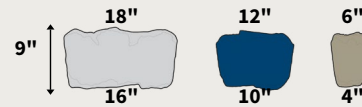

WALL PALLET

Each pallet contains 12 each of the following sizes at 6" high and 12 each at 3" high.