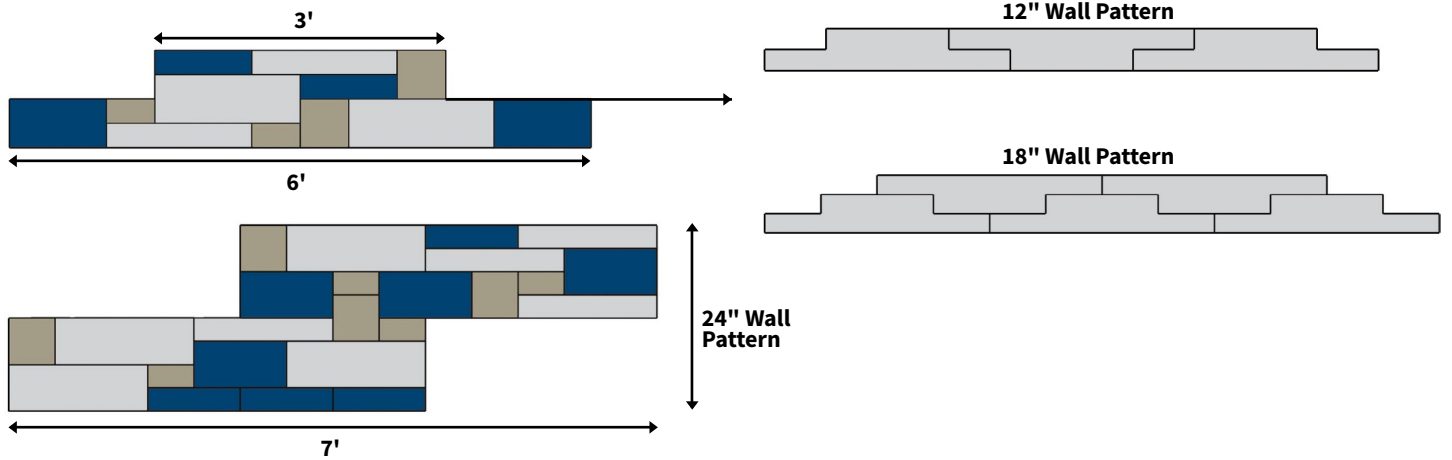

WALL PALLET

Each pallet contains 12 each of the following sizes at 6" high and 12 each at 3" high.

Retaining Wall

CORNER PALLET

16 each of the following per pallet.
One corner pallet = one 36" column.

COPING PALLET

All caps 2.25 inch thick nominal.

PATTERNS

BUNDLE CONFIGURATIONS

DESCRIPTION	UNIT					PALLET ROW				PALLET			
	SIZE (L X W X H)		FACE AREA		WEIGHT	NO. OF UNITS	FACE AREA		NO. OF UNITS	NO. OF ROWS	FACE AREA		WEIGHT
	mM	IN	M ²	SQ FT	LB		M ²	SQ FT			M ²	SQ FT	LB
Wall Pallet	152 x 457/406 x 229	6 x 18/16 x 9	0.07	0.75	-	-	-	-	12	-	2.51	27	2475
	152 x 305/254 x 229	6 x 12/10 x 9	0.05	0.50	-	-	-	-	12	-			
	152 x 152/102 x 229	6 x 6/4 x 9	0.02	0.25	-	-	-	-	12	-			
	76 x 457/406 x 229	3 x 18/16 x 9	0.03	0.375	-	-	-	-	12	-			
	76 x 305/254 x 229	3 x 12/10 x 9	0.02	0.25	-	-	-	-	12	-			
	76 x 152/102 x 229	3 x 6/4 x 9	0.01	0.125	-	-	-	-	12	-			
Corner Pallet	76 x 381/356 x 229	6 x 15/14 x 9	0.06	1	-	-	-	-	16	-	2.23	24	1520
	76 x 381/356 x 229	3 x 15/14 x 9	0.03	0.5	-	-	-	-	16	-			