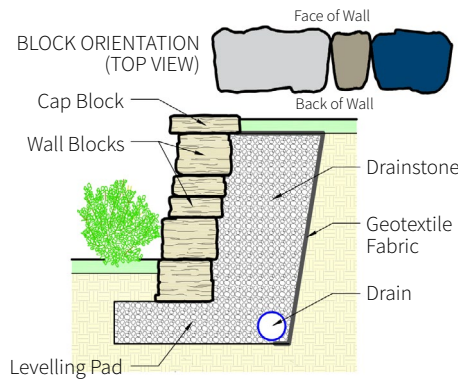

Retaining Wall