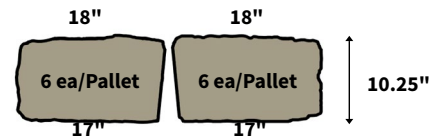

WALL PALLET

Each pallet contains 12 each of the following sizes at 6" high and 12 each at 3" high.

Retaining Wall

CORNER PALLET

16 each of the following per pallet.
One corner pallet = one 36" column.

COPING PALLET

All caps 2.25" thick nominal.

PATTERNS

BUNDLE CONFIGURATIONS

DESCRIPTION	UNIT					PALLET ROW				PALLET			
	SIZE (L X W X H)		FACE AREA		WEIGHT	NO. OF UNITS	FACE AREA		NO. OF UNITS	NO. OF ROWS	FACE AREA		WEIGHT
	mM	IN	M ²	SQ FT	LB		M ²	SQ FT			M ²	SQ FT	LB
Wall Pallet	152 x 457/406 x 229	6 x 18/16 x 9	0.07	0.75	-	-	-	-	12	-	2.51	27	2475
	152 x 305/254 x 229	6 x 12/10 x 9	0.05	0.50	-	-	-	-	12	-			
	152 x 152/102 x 229	6 x 6/4 x 9	0.02	0.25	-	-	-	-	12	-			
	76 x 457/406 x 229	3 x 18/16 x 9	0.03	0.375	-	-	-	-	12	-			
	76 x 305/254 x 229	3 x 12/10 x 9	0.02	0.25	-	-	-	-	12	-			
	76 x 152/102 x 229	3 x 6/4 x 9	0.01	0.125	-	-	-	-	12	-			
Corner Pallet	76 x 381/356 x 229	6 x 15/14 x 9	0.06	1	-	-	-	-	16	-	2.23	24	1520
	76 x 381/356 x 229	3 x 15/14 x 9	0.03	0.5	-	-	-	-	16	-			

DESCRIPTION	UNIT					PALLET ROW				PALLET			
	SIZE (L X W X H)		FACE AREA		WEIGHT	NO. OF UNITS	FACE AREA		NO. OF UNITS	NO. OF ROWS	FACE AREA		WEIGHT
	mM	IN	M ²	SQ FT	LB		M ²	SQ FT			M ²	SQ FT	LB
Coping Pallet	57 x 457/406 x 260	2.25 x 18/16 x 10.25	-	-	-	-	-	-	6	-	10.06	33	775
	57 x 457/432 x 260	2.25 x 18/17 x 10.25	-	-	-	-	-	-	6	-			
	57 x 305/254 x 260	2.25 x 12/10 x 10.25	-	-	-	-	-	-	12	-			
	57 x 152/102 x 260	2.25 x 6/4 x 10.25	-	-	-	-	-	-	12	-			