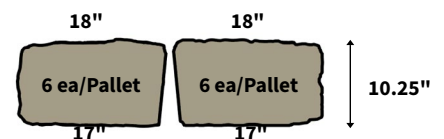

WALL PALLET

Each pallet contains 12 each of the following sizes at 6" high and 12 each at 3" high.

Retaining Wall

CORNER PALLET

16 each of the following per pallet.
One corner pallet = one 36" column.

COPING PALLET

All caps 2.25 inch thick nominal.

PATTERNS

BUNDLE CONFIGURATIONS

DESCRIPTION	UNIT					PALLET ROW				PALLET			
	SIZE (L X W X H)		FACE AREA		WEIGHT	NO. OF UNITS	FACE AREA		NO. OF UNITS	NO. OF ROWS	FACE AREA		WEIGHT
	mM	IN	M ²	SQ FT	LB		M ²	SQ FT			M ²	SQ FT	LB
Wall Pallet	152 x 457/406 x 229	6 x 18/16 x 9	0.07	0.75	-	-	-	-	12	-	2.51	27	2475
	152 x 305/254 x 229	6 x 12/10 x 9	0.05	0.50	-	-	-	-	12	-			
	152 x 152/102 x 229	6 x 6/4 x 9	0.02	0.25	-	-	-	-	12	-			
	76 x 457/406 x 229	3 x 18/16 x 9	0.03	0.375	-	-	-	-	12	-			
	76 x 305/254 x 229	3 x 12/10 x 9	0.02	0.25	-	-	-	-	12	-			
	76 x 152/102 x 229	3 x 6/4 x 9	0.01	0.125	-	-	-	-	12	-			
Corner Pallet	76 x 381/356 x 229	6 x 15/14 x 9	0.06	1	-	-	-	-	16	-	2.23	24	1520
	76 x 381/356 x 229	3 x 15/14 x 9	0.03	0.5	-	-	-	-	16	-			