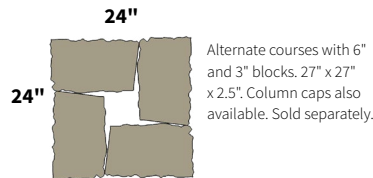

WALL PALLET

Each pallet contains 12 each of the following sizes at 6" high and 12 each at 3" high.

Retaining Wall

CORNER PALLET

16 each of the following per pallet.
One corner pallet = one 36" column.

COPING PALLET

All caps 2.25" thick nominal.

PATTERNS

BUNDLE CONFIGURATIONS

DESCRIPTION	UNIT					PALLET ROW				PALLET			
	SIZE (L X W X H)		FACE AREA		WEIGHT	NO. OF UNITS	FACE AREA		NO. OF UNITS	NO. OF ROWS	FACE AREA		WEIGHT
	mM	IN	M ²	SQ FT	LB		M ²	SQ FT			M ²	SQ FT	LB
Wall Pallet	152 x 457/406 x 229	6 x 18/16 x 9	0.07	0.75	-	-	-	-	12	-	2.51	27	2475
	152 x 305/254 x 229	6 x 12/10 x 9	0.05	0.50	-	-	-	-	12	-			
	152 x 152/102 x 229	6 x 6/4 x 9	0.02	0.25	-	-	-	-	12	-			
	76 x 457/406 x 229	3 x 18/16 x 9	0.03	0.375	-	-	-	-	12	-			
	76 x 305/254 x 229	3 x 12/10 x 9	0.02	0.25	-	-	-	-	12	-			
	76 x 152/102 x 229	3 x 6/4 x 9	0.01	0.125	-	-	-	-	12	-			
Corner Pallet	76 x 381/356 x 229	6 x 15/14 x 9	0.06	1	-	-	-	-	16	-	2.23	24	1520
	76 x 381/356 x 229	3 x 15/14 x 9	0.03	0.5	-	-	-	-	16	-			