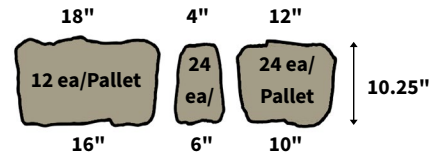

WALL PALLET

Each pallet contains 12 each of the following sizes at 6" high and 12 each at 3" high.

Retaining Wall

CORNER PALLET

16 each of the following per pallet.
One corner pallet = one 36" column.

COPING PALLET

All caps 2.25" thick nominal.

PATTERNS

BUNDLE CONFIGURATIONS

DESCRIPTION	UNIT					PALLET ROW				PALLET			
	SIZE (L X W X H)		FACE AREA		WEIGHT	NO. OF UNITS	FACE AREA		NO. OF UNITS	NO. OF ROWS	FACE AREA		WEIGHT
	mM	IN	M ²	SQ FT	LB		M ²	SQ FT			M ²	SQ FT	LB
Wall Pallet	152 x 457/406 x 229	6 x 18/16 x 9	0.07	0.75	-	-	-	-	12	-	2.51	27	2475
	152 x 305/254 x 229	6 x 12/10 x 9	0.05	0.50	-	-	-	-	12	-			
	152 x 152/102 x 229	6 x 6/4 x 9	0.02	0.25	-	-	-	-	12	-			
	76 x 457/406 x 229	3 x 18/16 x 9	0.03	0.375	-	-	-	-	12	-			
	76 x 305/254 x 229	3 x 12/10 x 9	0.02	0.25	-	-	-	-	12	-			
	76 x 152/102 x 229	3 x 6/4 x 9	0.01	0.125	-	-	-	-	12	-			
Corner Pallet	76 x 381/356 x 229	6 x 15/14 x 9	0.06	1	-	-	-	-	16	-	2.23	24	1520
	76 x 381/356 x 229	3 x 15/14 x 9	0.03	0.5	-	-	-	-	16	-			

DESCRIPTION	UNIT					PALLET ROW				PALLET			
	SIZE (L X W X H)		FACE AREA		WEIGHT	NO. OF UNITS	FACE AREA		NO. OF UNITS	NO. OF ROWS	FACE AREA		WEIGHT
	mM	IN	M ²	SQ FT	LB		M ²	SQ FT			M ²	SQ FT	LB
Coping Pallet	57 x 457/406 x 260	2.25 x 18/16 x 10.25	-	-	-	-	-	-	6	-	10.06	33	775
	57 x 457/432 x 260	2.25 x 18/17 x 10.25	-	-	-	-	-	-	6	-			
	57 x 305/254 x 260	2.25 x 12/10 x 10.25	-	-	-	-	-	-	12	-			
	57 x 152/102 x 260	2.25 x 6/4 x 10.25	-	-	-	-	-	-	12	-			