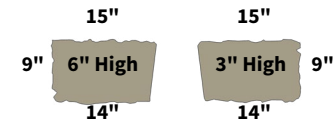

WALL PALLET

Each pallet contains 12 each of the following sizes at 6" high and 12 each at 3" high.

Retaining Wall

CORNER PALLET

16 each of the following per pallet.
One corner pallet = one 36" column.

COPING PALLET

All caps 2.25" thick nominal.

PATTERNS

BUNDLE CONFIGURATIONS

DESCRIPTION	UNIT					PALLET ROW				PALLET			
	SIZE (L X W X H)		FACE AREA		WEIGHT	NO. OF UNITS	FACE AREA		NO. OF UNITS	NO. OF ROWS	FACE AREA		WEIGHT
	mM	IN	M ²	SQ FT	LB		M ²	SQ FT			M ²	SQ FT	LB
Wall Pallet	152 x 457/406 x 229	6 x 18/16 x 9	0.07	0.75	-	-	-	-	12	-	2.51	27	2475
	152 x 305/254 x 229	6 x 12/10 x 9	0.05	0.50	-	-	-	-	12	-			
	152 x 152/102 x 229	6 x 6/4 x 9	0.02	0.25	-	-	-	-	12	-			
	76 x 457/406 x 229	3 x 18/16 x 9	0.03	0.375	-	-	-	-	12	-			
	76 x 305/254 x 229	3 x 12/10 x 9	0.02	0.25	-	-	-	-	12	-			
	76 x 152/102 x 229	3 x 6/4 x 9	0.01	0.125	-	-	-	-	12	-			
Corner Pallet	76 x 381/356 x 229	6 x 15/14 x 9	0.06	1	-	-	-	-	16	-	2.23	24	1520
	76 x 381/356 x 229	3 x 15/14 x 9	0.03	0.5	-	-	-	-	16	-			

DESCRIPTION	UNIT					PALLET ROW				PALLET			
	SIZE (L X W X H)		FACE AREA		WEIGHT	NO. OF UNITS	FACE AREA		NO. OF UNITS	NO. OF ROWS	FACE AREA		WEIGHT
	mM	IN	M ²	SQ FT	LB		M ²	SQ FT			M ²	SQ FT	LB
Coping Pallet	57 x 457/406 x 260	2.25 x 18/16 x 10.25	-	-	-	-	-	-	6	-	10.06	33	775
	57 x 457/432 x 260	2.25 x 18/17 x 10.25	-	-	-	-	-	-	6	-			
	57 x 305/254 x 260	2.25 x 12/10 x 10.25	-	-	-	-	-	-	12	-			
	57 x 152/102 x 260	2.25 x 6/4 x 10.25	-	-	-	-	-	-	12	-			