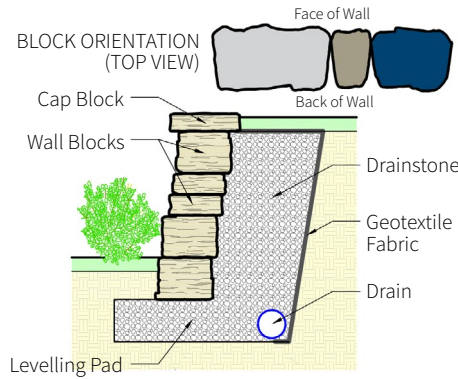

Retaining Wall