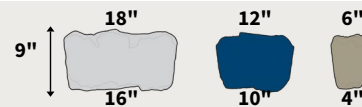

WALL PALLET

Each pallet contains 12 each of the following sizes at 6" high and 12 each at 3" high.