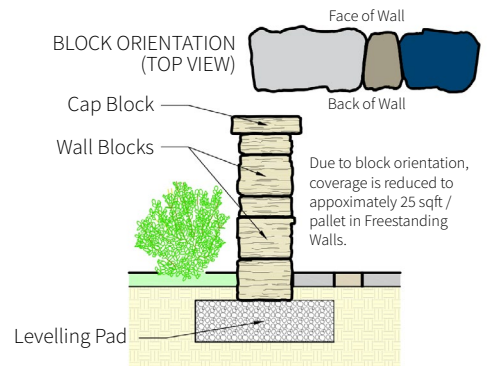

Retaining Wall