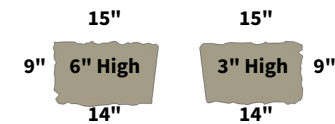

WALL PALLET

Each pallet contains 12 each of the following sizes at 6" high and 12 each at 3" high.

Retaining Wall

CORNER PALLET

16 each of the following per pallet.
One corner pallet = one 36" column.

COPING PALLET

All caps 2.25 inch thick nominal.

PATTERNS

BUNDLE CONFIGURATIONS

DESCRIPTION	UNIT					PALLET ROW				PALLET			
	SIZE (L X W X H)		FACE AREA		WEIGHT	NO. OF UNITS	FACE AREA		NO. OF UNITS	NO. OF ROWS	FACE AREA		WEIGHT
	mM	IN	M ²	SQ FT	LB		M ²	SQ FT			M ²	SQ FT	LB
Wall Pallet	152 x 457/406 x 229	6 x 18/16 x 9	0.07	0.75	-	-	-	-	12	-	2.51	27	2475
	152 x 305/254 x 229	6 x 12/10 x 9	0.05	0.50	-	-	-	-	12	-			
	152 x 152/102 x 229	6 x 6/4 x 9	0.02	0.25	-	-	-	-	12	-			
	76 x 457/406 x 229	3 x 18/16 x 9	0.03	0.375	-	-	-	-	12	-			
	76 x 305/254 x 229	3 x 12/10 x 9	0.02	0.25	-	-	-	-	12	-			
	76 x 152/102 x 229	3 x 6/4 x 9	0.01	0.125	-	-	-	-	12	-			
Corner Pallet	76 x 381/356 x 229	6 x 15/14 x 9	0.06	1	-	-	-	-	16	-	2.23	24	1520
	76 x 381/356 x 229	3 x 15/14 x 9	0.03	0.5	-	-	-	-	16	-			

DESCRIPTION	UNIT					PALLET ROW				PALLET			
	SIZE (L X W X H)		FACE AREA		WEIGHT	NO. OF UNITS	FACE AREA		NO. OF UNITS	NO. OF ROWS	FACE AREA		WEIGHT
	mM	IN	M ²	SQ FT	LB		M ²	SQ FT			M ²	SQ FT	LB
Coping Pallet	57 x 457/406 x 260	2.25 x 18/16 x 10.25	-	-	-	-	-	-	6	-	10.06	33	775
	57 x 457/432 x 260	2.25 x 18/17 x 10.25	-	-	-	-	-	-	6	-			
	57 x 305/254 x 260	2.25 x 12/10 x 10.25	-	-	-	-	-	-	12	-			
	57 x 152/102 x 260	2.25 x 6/4 x 10.25	-	-	-	-	-	-	12	-			