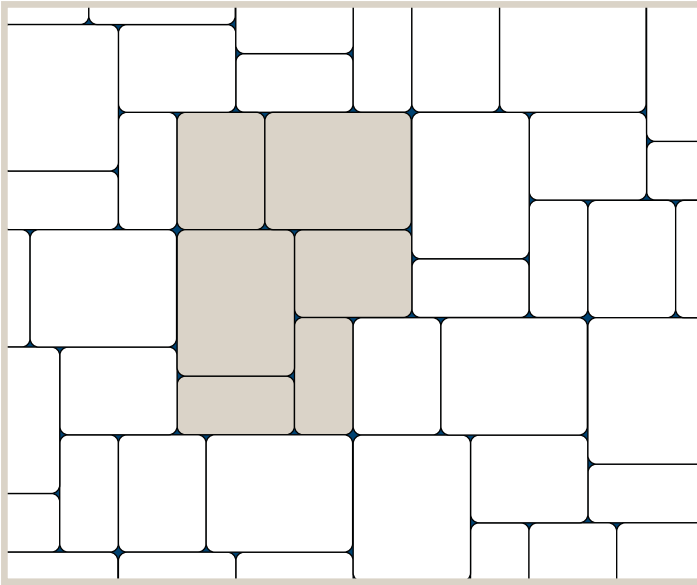

Roman Paver

Timeless and Versatile

Roman is one of Barkman's most popular and multifaceted pavers. Roman's thickness, as well as its wide range of sizes and colors, make it suitable for nearly any project including backyard patios, driveways, and walkways. Unlike many other pavers, Roman is tumbled, giving it a well-worn, weathered appearance that will never go out of style.

210 x 157.5 x 60 mm
8.27 x 6.20 x 2.36 in

210 x 105 x 60 mm
8.27 x 4.13 x 2.36 in

COLOURS

Antique Brown

Charcoal

Desert Buff

Sierra Grey

BC & ALBERTA EXCLUSIVE

Graphite

Natural

PATTERNS

Pattern 1

Pattern 2

INSTALLATION NOTES

Barkman recommends the use of polymeric sand for commercial applications. A plate compactor should be used over the entire surface following installation. Roman pavers are rectangular and come in four sizes on separate pallets. They can be installed using one size only in a running bond or herringbone pattern, or they

can be installed by mixing the sizes to create a random pattern. When installing this product, make sure to include a 2-5mm gap between each unit. This will provide enough room for the jointing sand and make installation easier. For more in depth installation guides for specific products, visit BarkmanConcrete.com.