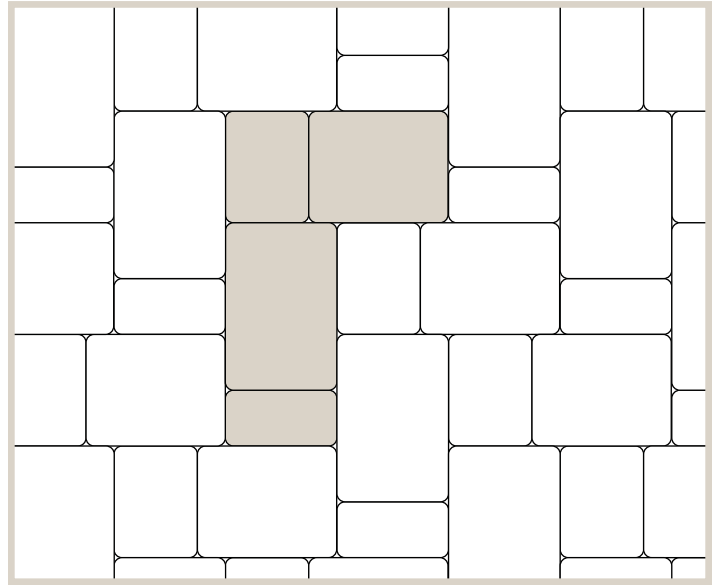

210 x 157.5 x 60 mm
8.27 x 6.20 x 2.36 in

210 x 105 x 60 mm
8.27 x 4.13 x 2.36 in

COLOURS

Antique Brown

Charcoal

Desert Buff

Sierra Grey

BC & ALBERTA EXCLUSIVE

Graphite

Natural

PATTERNS

Pattern 1

Pattern 2

INSTALLATION NOTES

Barkman recommends the use of polymeric sand for commercial applications. A plate compactor should be used over the entire surface following installation. Roman pavers are rectangular and come in four sizes on separate pallets. They can be installed using one size only in a running bond or herringbone pattern, or they

can be installed by mixing the sizes to create a random pattern. When installing this product, make sure to include a 2-5mm gap between each unit. This will provide enough room for the jointing sand and make installation easier. For more in depth installation guides for specific products, visit BarkmanConcrete.com.