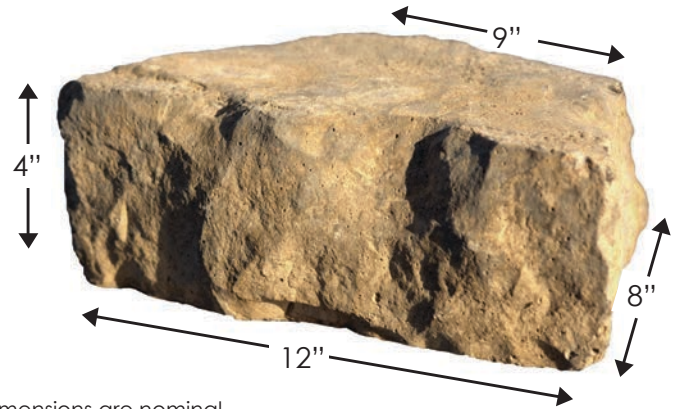

UNO
BUILDING SOLUTIONS

The
DIMENSIONAL WALL
Collection

ROSETTA[®]

THE LOOK AND FEEL OF NATURE

FEATURES

- Hand-hewn stone texture.
- Consistant dimensions.
- Perfect for retaining walls, freestanding walls, edging, columns and more.
- Natural stone texture on five sides.

DIMENSIONAL STRAIGHT BLOCK

DIMENSIONAL WEDGE BLOCK

*Dimensions are nominal

DIMENSIONAL STRAIGHT PALLET

- 75 pieces / pallet
- 25 sq.ft. / pallet
- 2100 lbs. / pallet

DIMENSIONAL WEDGE PALLET

- 75 pieces / pallet
- 25 sq.ft. / pallet
- 1800 lbs. / pallet