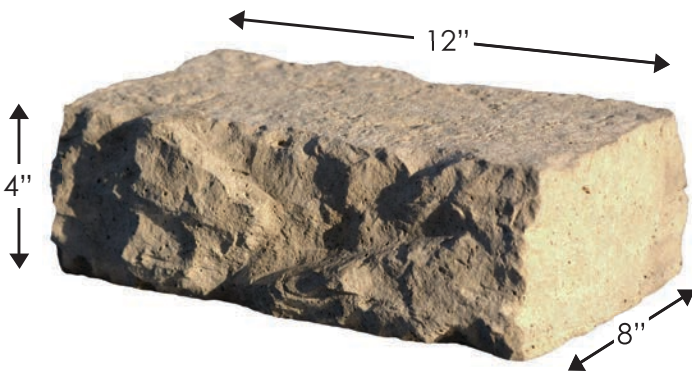

UNO
BUILDING SOLUTIONS

The
DIMENSIONAL WALL
Collection

ROSETTA[®]

THE LOOK AND FEEL OF NATURE

FEATURES

- Hand-hewn stone texture.
- Consistant dimensions.
- Perfect for retaining walls, freestanding walls, edging, columns and more.
- Natural stone texture on five sides.

DIMENSIONAL STRAIGHT BLOCK

DIMENSIONAL WEDGE BLOCK

*Dimensions are nominal

DIMENSIONAL STRAIGHT PALLET

- 75 pieces / pallet
- 25 sq.ft. / pallet
- 2100 lbs. / pallet

DIMENSIONAL WEDGE PALLET

- 75 pieces / pallet
- 25 sq.ft. / pallet
- 1800 lbs. / pallet