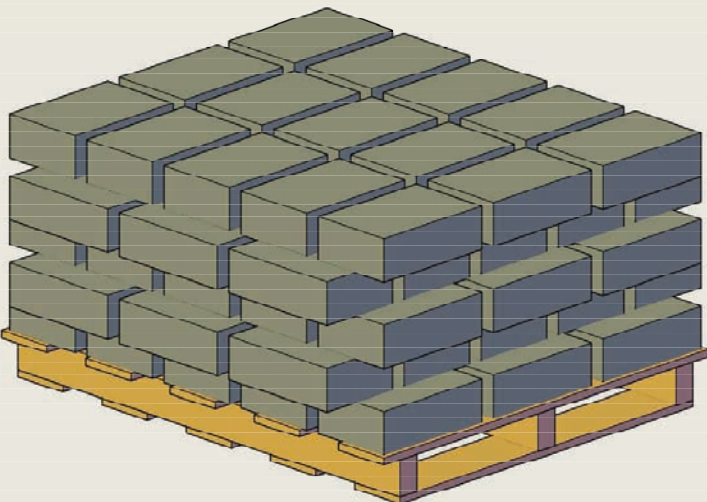

UNO
BUILDING SOLUTIONS

The
DIMENSIONAL WALL
Collection

ROSETTA[®]

THE LOOK AND FEEL OF NATURE

FEATURES

- Hand-hewn stone texture.
- Consistant dimensions.
- Perfect for retaining walls, freestanding walls, edging, columns and more.
- Natural stone texture on five sides.

DIMENSIONAL STRAIGHT BLOCK

DIMENSIONAL WEDGE BLOCK

*Dimensions are nominal

DIMENSIONAL STRAIGHT PALLET

- 75 pieces / pallet
- 25 sq.ft. / pallet
- 2100 lbs. / pallet

DIMENSIONAL WEDGE PALLET

- 75 pieces / pallet
- 25 sq.ft. / pallet
- 1800 lbs. / pallet